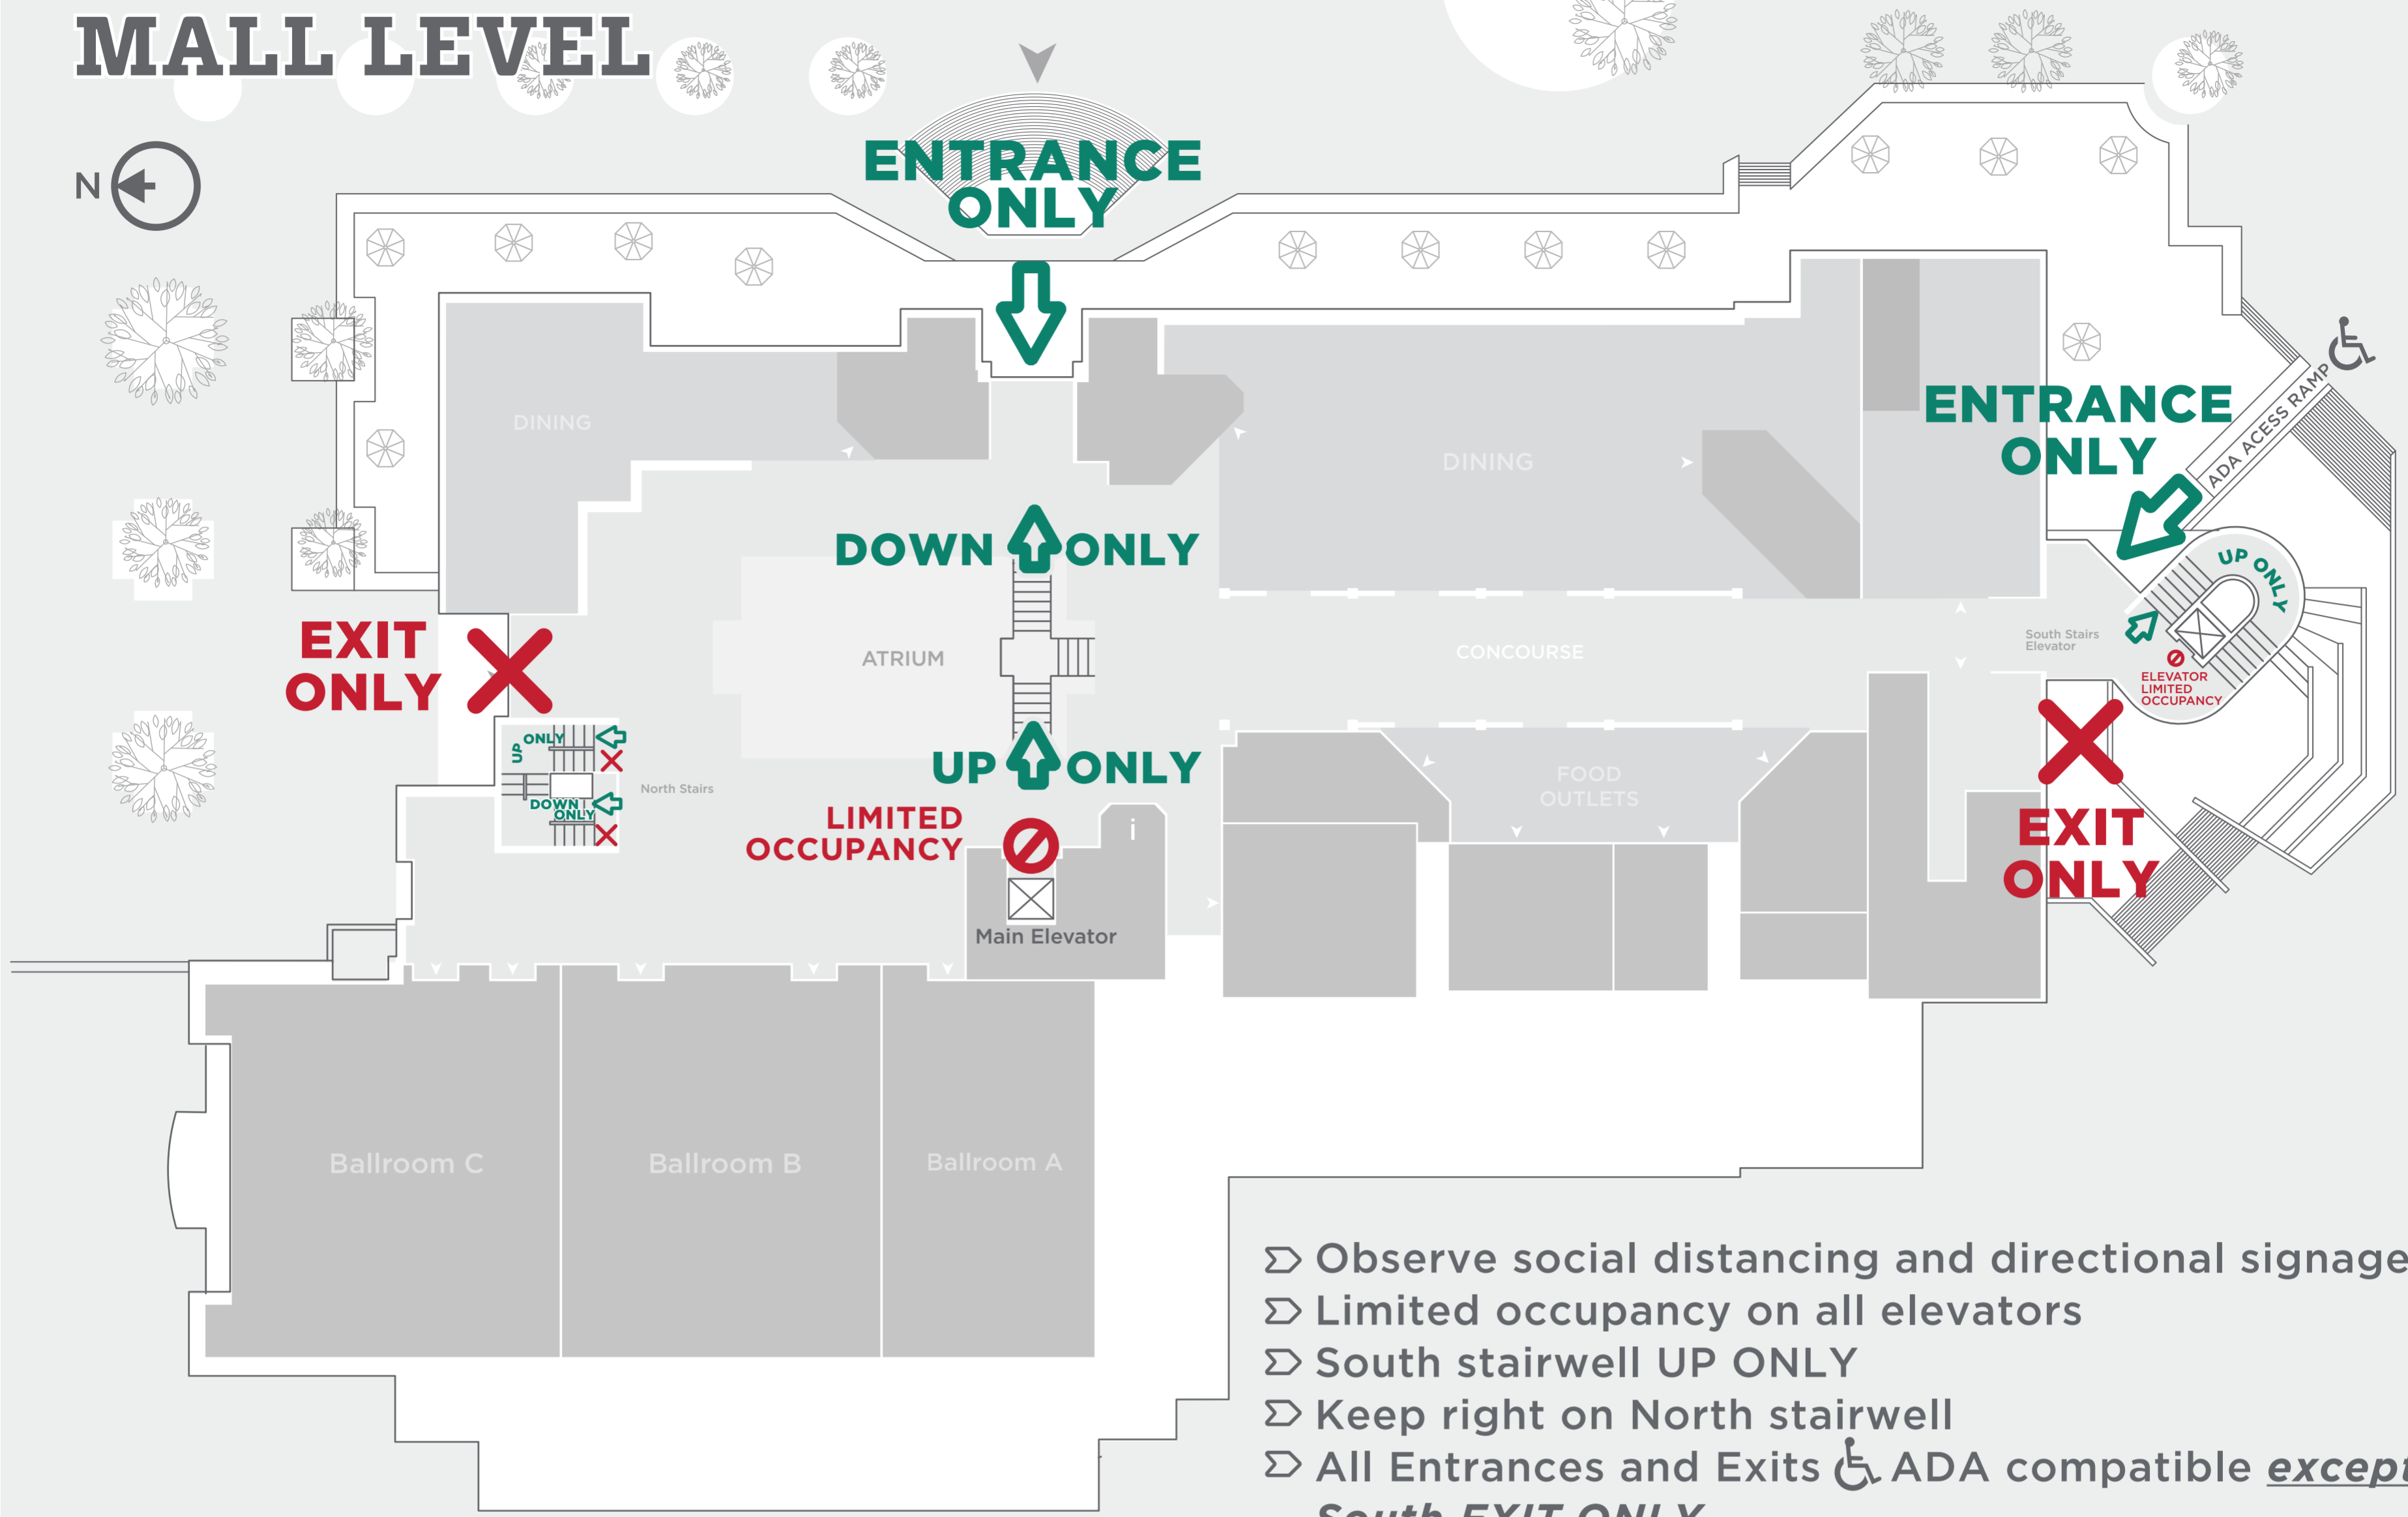

MALL LEVEL

- Observe social distancing and directional signage
- Limited occupancy on all elevators
- South stairwell UP ONLY
- Keep right on North stairwell
- All Entrances and Exits & ADA compatible **except South EXIT ONLY**

PLAZA LEVEL